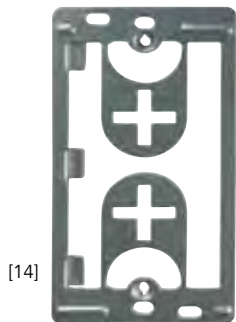

Drywall Mounting Bracket - Improved Design!

Improved design allows for multiple brackets to be joined together for use with a Decora multi-plate cover (sold separately)
For use with low-voltage systems where electrical boxes are not required to mount wall plates
Arms can fit 1/4" to 1" wall thicknesses
Cut hole in drywall and spread metal flanges to hold bracket in place

- [14] **CF1CP** ☐ (3 pack)
- [14] **CF1P** ☐ (5 pack)
- [14] **CF1VP** ☐ (10 pack)