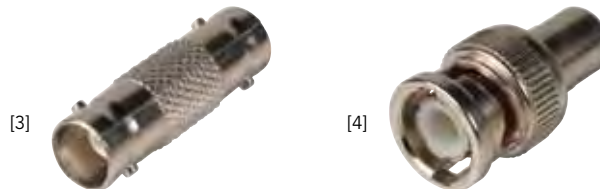

BNC Adapters

Great for use with surveillance cameras and other A/V components

[3] **81417210** BNC to BNC Coupler

[4] **81417208** RCA to BNC Adapter

[5] **81417206** BNC to RCA Adapter