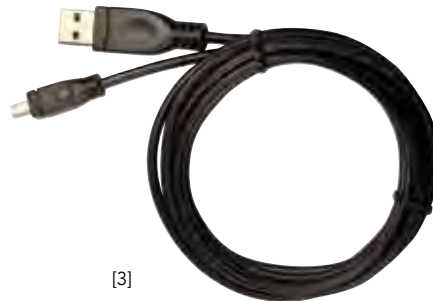

[3]

4 Port USB 2.0 Hub

Small, compact design easily allows connection of up to 4 USB devices such as external storage devices, scanners, DVD drives, CD-RW drives and digital cameras/camcorders
Compatible with Windows® Vista, 98, 2000, XP
Compatible with Mac OS 8.6 and above
Plug & Play convenience-no additional software required
Individual port over-current protection
High-speed, up to 480 Mbps data transfer rate

- [4]   **54016696**   4 Port USB Hub