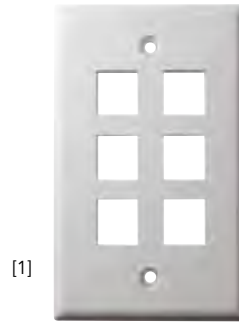

Keystone Wall Plate System Products

Keystone Wall Plates

Create and install custom audio, video, telephone or data network wall connections in a home or office

Use with Keystone System inserts

Mounts to a standard electrical outlet box or flush mounts to drywall using a drywall mounting bracket (Omega# CF1)
Mounting screws included

Standard Plates

- [1] **54012805** ☐ 1 Insert Wall Plate
- [1] **54016760** ☐ 1 Insert Wall Plate (3 pack)
- [1] **5409578** ☐ 2 Insert Wall Plate
- [1] **54016759** ☐ 2 Insert Wall Plate (3 pack)
- [1] **54012808** ☐ 3 Insert Wall Plate
- [1] **54012983** ☐ 3 Insert Wall Plate (3 pack)
- [1] **5409580** ☐ 4 Insert Wall Plate
- [1] **54012986** ☐ 4 Insert Wall Plate (3 pack)
- [1] **5409582** ☐ 6 Insert Wall Plate
- [1] **54012989** ☐ 6 Insert Wall Plate (3 pack)

[1]